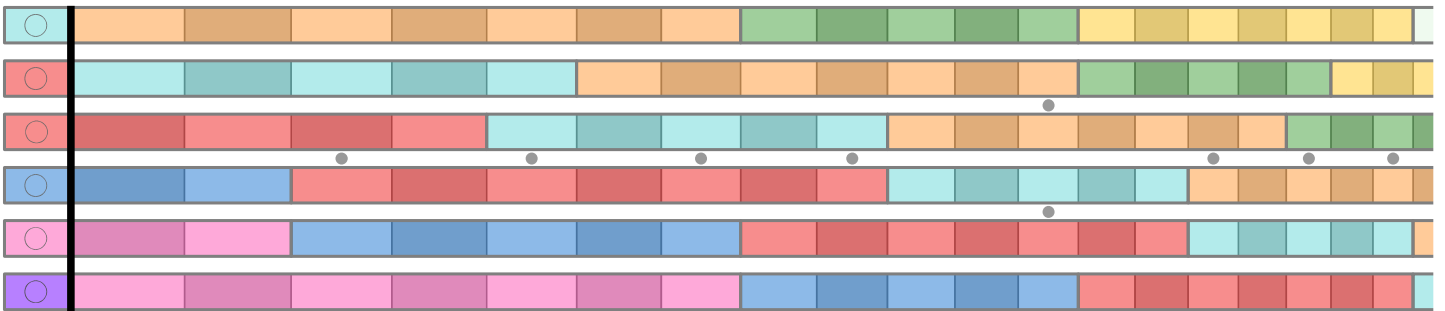

# guitar fretboard visualization chart with notation and keyboard

▲ = middle c    ○ = open strings