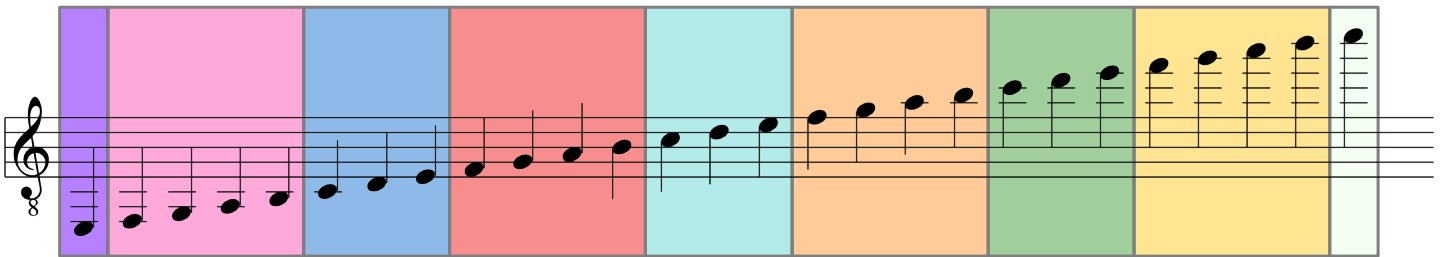

# guitar fretboard visualization chart with notation and keyboard

▲ = middle c    ○ = open strings