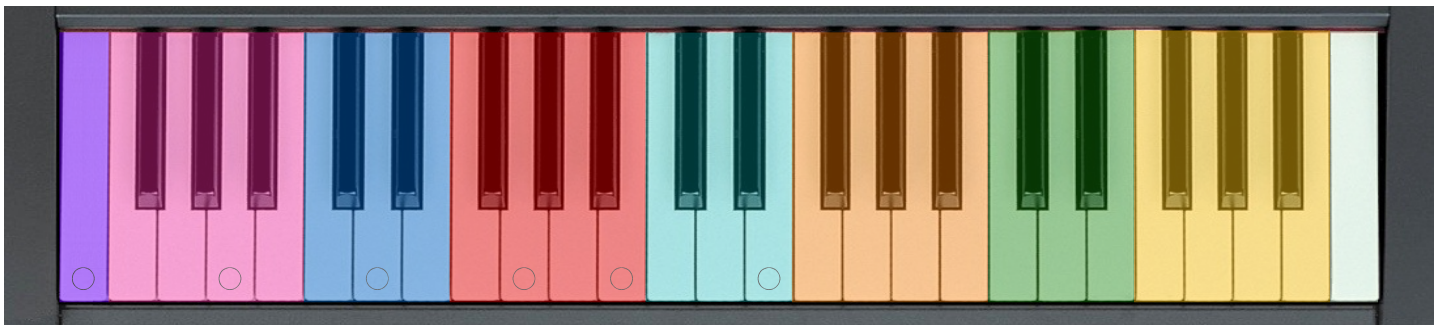

# guitar fretboard visualization chart with notation and keyboard

▲ = middle c    ○ = open strings