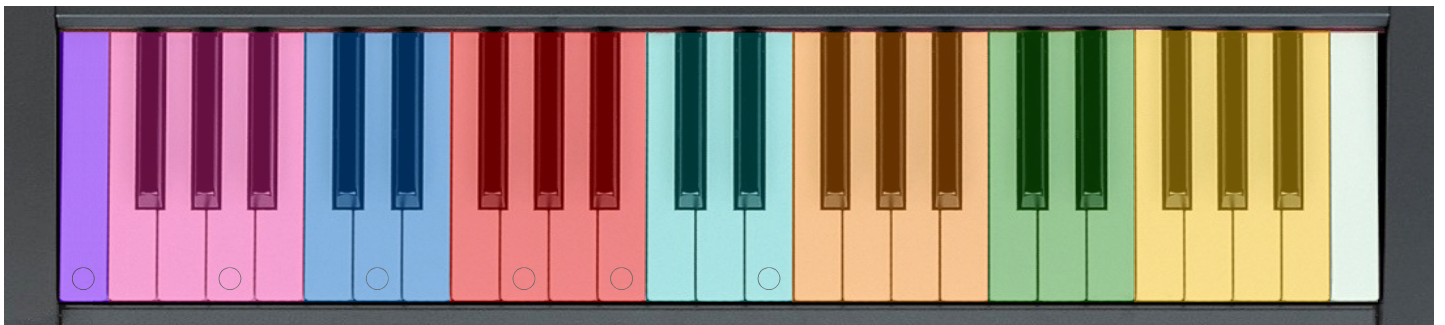

# guitar fretboard visualization chart

## left-handed with notation and keyboard

▲ = middle c    ○ = open strings