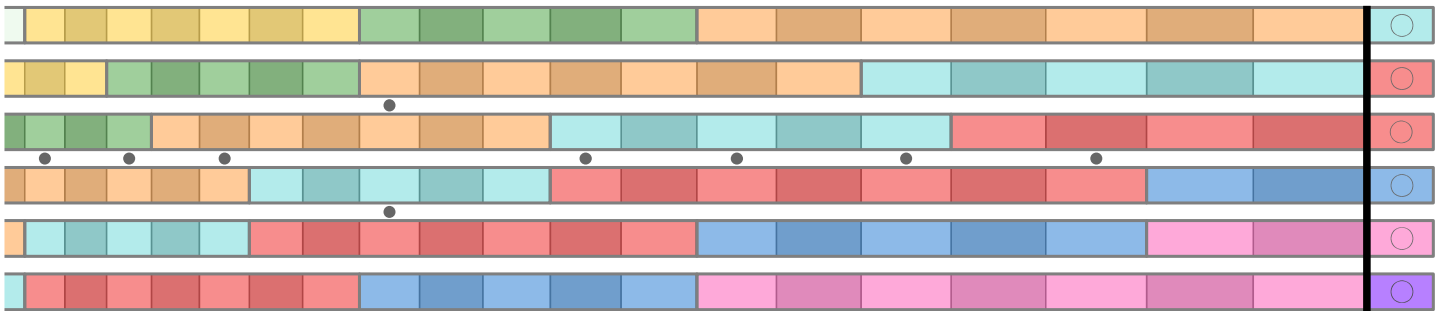

# guitar fretboard visualization chart

## left-handed with notation and keyboard

▲ = middle c    ○ = open strings